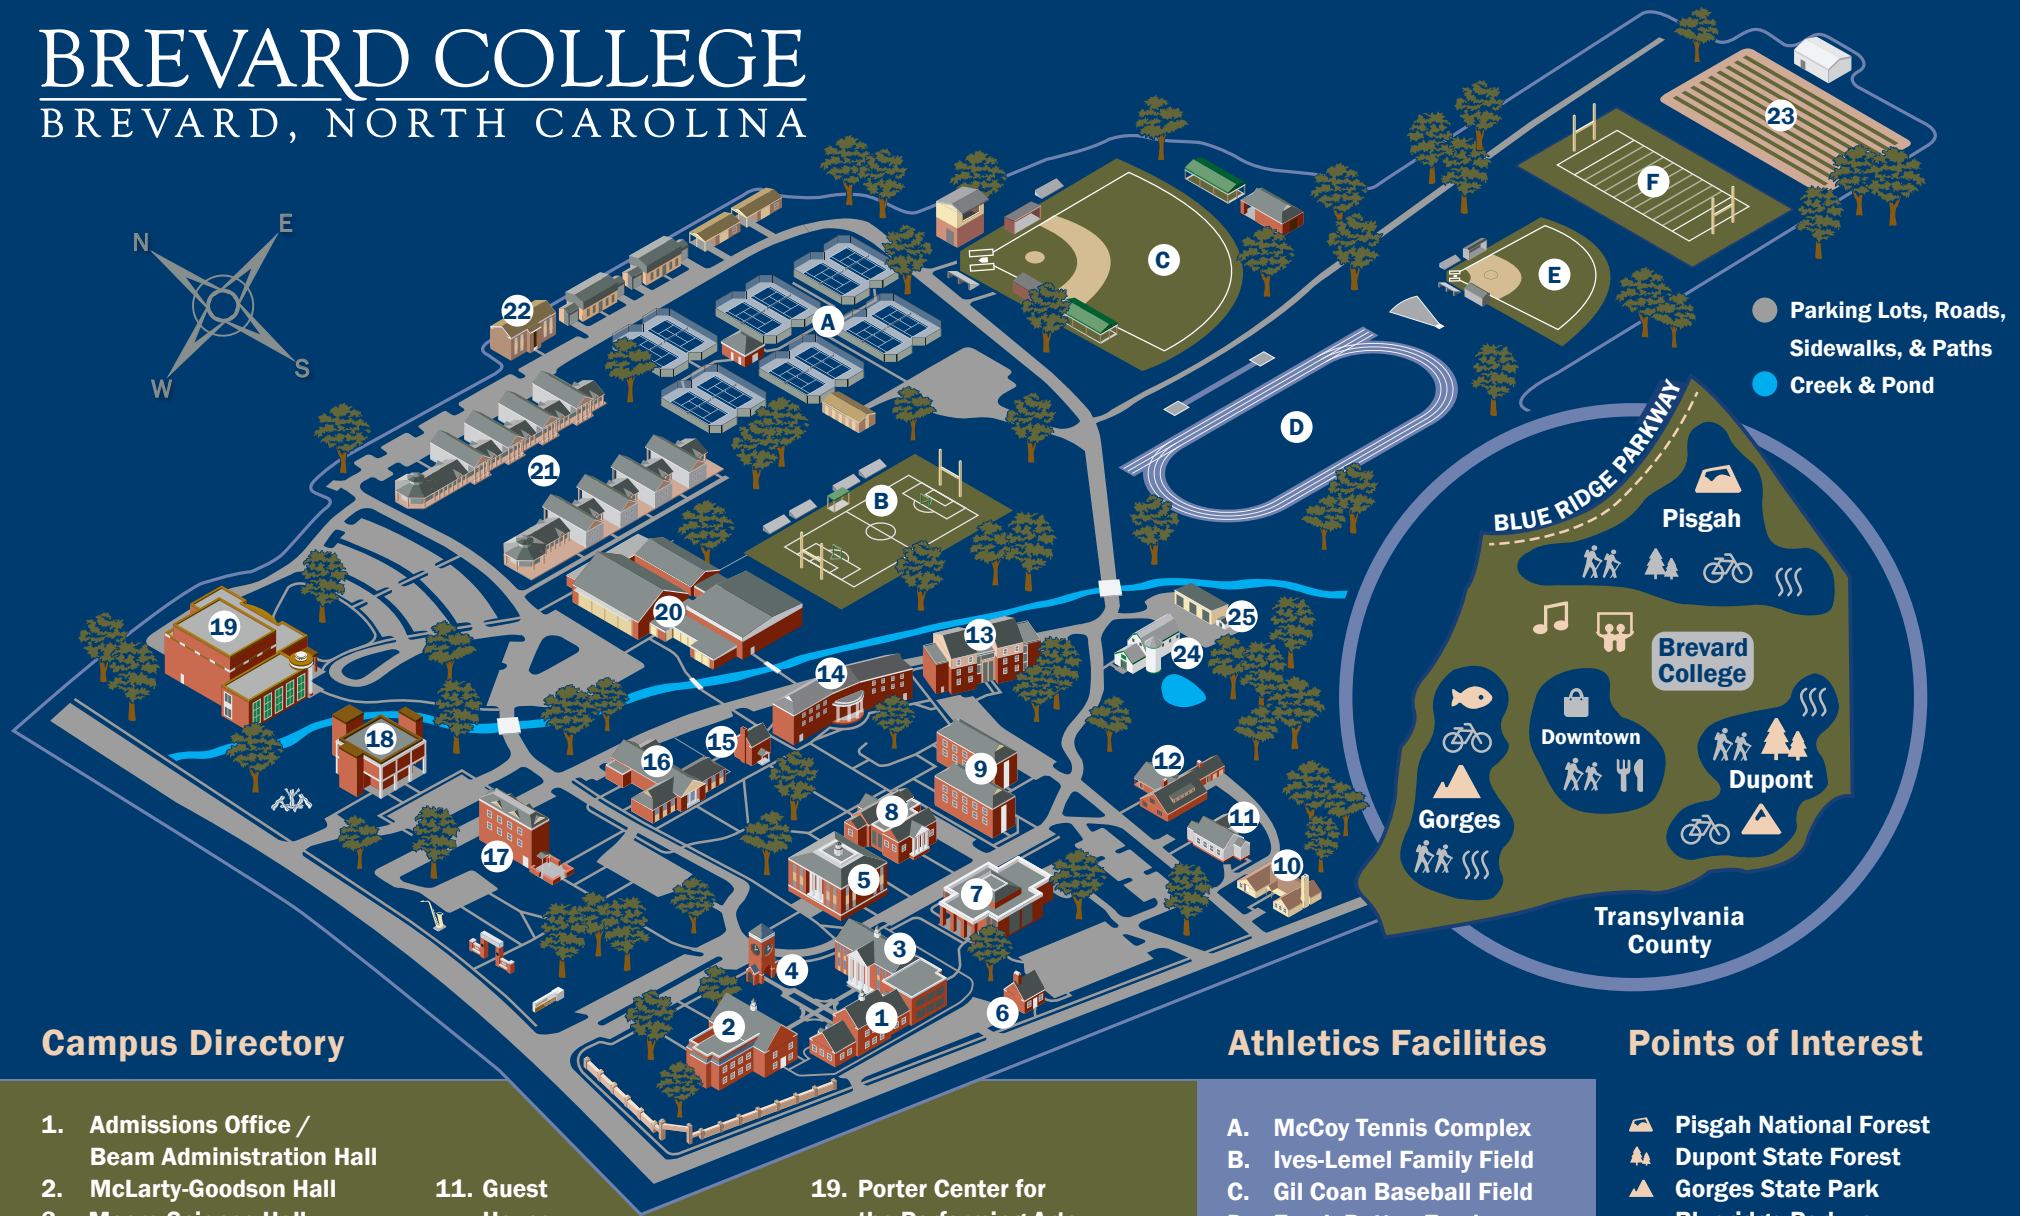

BREVARD COLLEGE

BREVARD, NORTH CAROLINA

Campus Directory

- | | | |
|---|--|---|
| 1. Admissions Office /
Beam Administration Hall | 11. Guest House | 19. Porter Center for
the Performing Arts |
| 2. McLarty-Goodson Hall | 12. President's House | 20. Boshamer Hall |
| 3. Moore Science Hall | 13. Stanback Hall | 21. The Villages |
| 4. Weaver Bell Tower | 14. Jones Hall | 22. Tornado Hall |
| 5. J.A. Jones Library /
Experiential Learning
Commons | 15. Stamey Hall | 23. Campus Farm |
| 6. Bill's Boiler House | 16. Dunham Hall /
Ingram Auditorium | 24. Wilderness Leadership
& Experiential Education |
| 7. Myers Hall | 17. Green Hall | 25. Facilities Management |
| 8. Coltrane Hall | 18. Sims Hall /
Spiers Art Gallery | |
| 9. Beam Residence Hall | | |
| 10. Alumni House | | |

Athletics Facilities

- A. McCoy Tennis Complex
- B. Ives-Lemel Family Field
- C. Gil Coan Baseball Field
- D. Frank Patton Track
- E. Softball Field
- F. Football Practice Field

Points of Interest

- Pisgah National Forest
- Dupont State Forest
- Gorges State Park
- Blue Ridge Parkway
- Lake Toxaway
- Cedar Mountain
- Lumberyard Arts District
- Brevard Music Center
- Mountain Biking
- Hiking Areas
- Waterfall Areas
- Retail Shops
- Restaurants